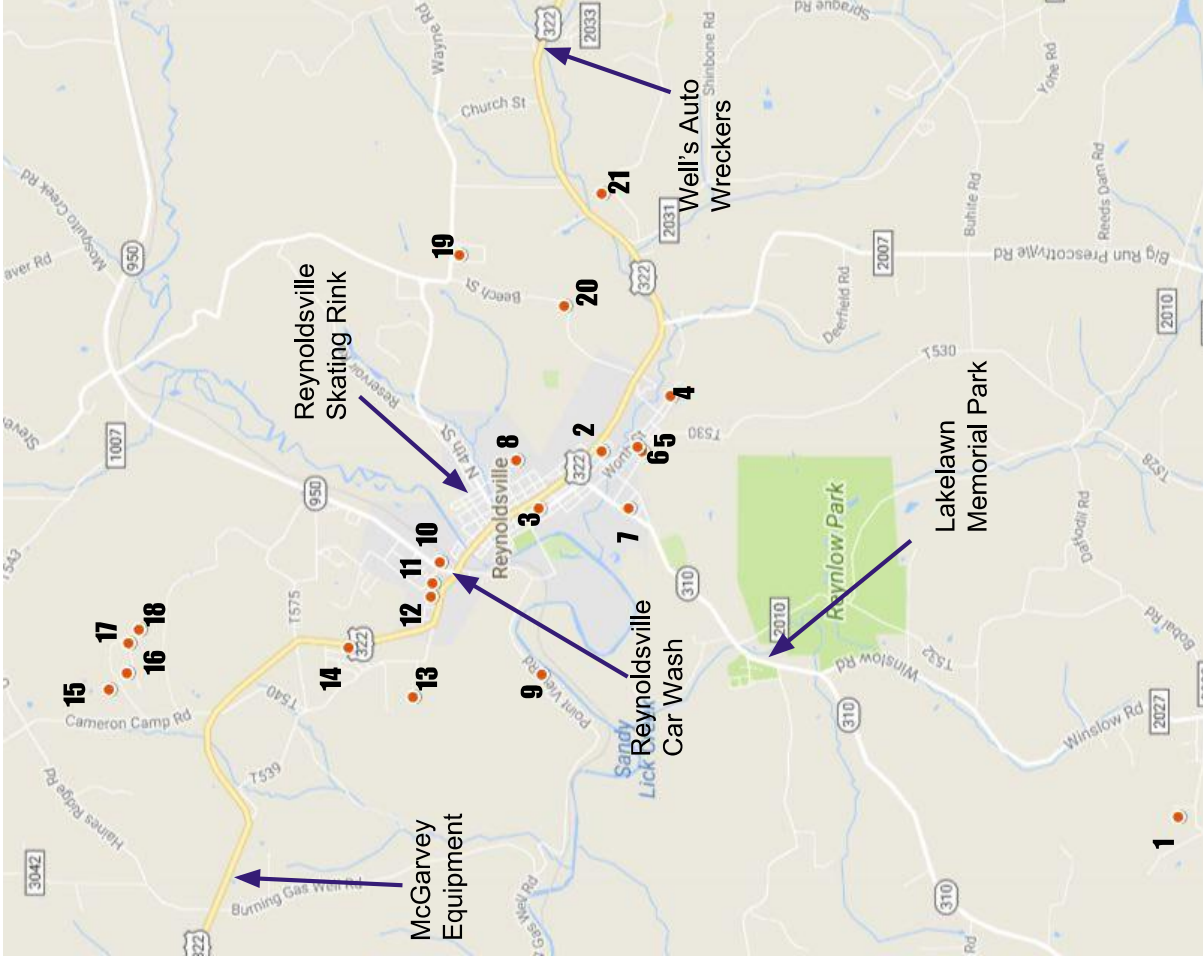

Reynoldsville Community Wide Yard Sale 2018

Friday July 20th Saturday July 21st

1. 4585 Panic Wishaw Rd, Reynoldsville, PA 15851 (Friday: N/A Saturday: 8am-5pm)
2. 1006 Jackson St, Reynoldsville, PA 15851 (Friday: 9am-5pm Saturday: 9am-5pm)
3. 520 Jackson St, Reynoldsville, PA 15851 (Friday: 7am-4pm Saturday: 7am-4pm)
4. 1453 Worth St, Reynoldsville, PA 15851 (Friday: 8am-3:30pm Saturday: 8am-3:30pm)
5. 335 S 11th St, Reynoldsville, PA 15851 (Friday: 9am-4pm Saturday: 9am-12pm)
6. 343 S 11th St, Reynoldsville, PA 15851 (Friday: 8am-4pm Saturday: N/A)
7. 901 Pancoast St, Reynoldsville, PA 15851 (Friday: 8am-4pm Saturday: 8am-4pm)
8. 321 N 6th St, Reynoldsville, PA 15851 (Friday: 8am-6pm Saturday: 8am-4pm)
9. 26 Roadrunner Lane, Reynoldsville, PA 15851 (Friday: 9am-6pm Saturday: 9am-6pm)
10. 103 Broadway St, Reynoldsville, PA 15851 (Friday: 9am-3pm Saturday: 9am-2pm)
11. 18 Brown St, Reynoldsville, PA 15851 (Friday: 9am-4pm Saturday: 9am-3pm)
12. 249 Ohio St, Reynoldsville, PA 15851 (Friday: 9 am-4pm Saturday: 9am-12pm)
13. 309 Yellow Brick Rd, Reynoldsville, PA 15851 (Friday: N/A Saturday: 8am-2pm)
14. 8907 US-322, Reynoldsville, PA 15851 (Friday: 9am-4pm Saturday: 9am-4pm)
15. 231 Sylvan Glen Rd, Reynoldsville, PA 15851 (Friday: 9am-5pm Saturday: 9am-5pm)
16. 192 Overlook Rd, Reynoldsville, PA 15851 (Friday: N/A Saturday: 8am-2pm)
17. 34 Overlook Rd, Reynoldsville, PA 15851 (Friday: 9am-5pm Saturday: 9am-5pm)
18. 611 Sylvan Glen Rd, Reynoldsville, PA 15851 (Friday: 8am-2pm Saturday: 8am-12pm)
19. 37 Sleepy Hollow Rd, Reynoldsville, PA 15851 (Friday: 9am-3pm Saturday: 9am-3pm)
20. 364 Beech St Ext, Reynoldsville, PA 15851 (Friday: 9am-5pm Saturday: 8am - 11am)
21. 295 W Liberty Rd, Reynoldsville, PA 15851 (Friday: N/A Saturday: 8am-4pm)

Maps can be found online at www.goreynoldsville.com or at the following locations in Reynoldsville:
Bilo, Sarah's Soft Serve and the Reynoldsville Borough Building